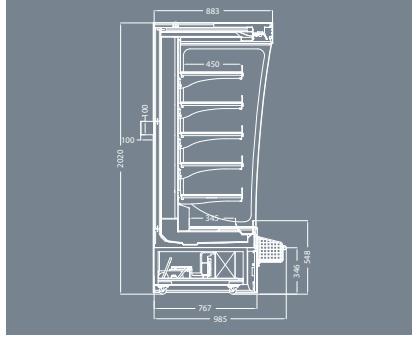

While the panoramic side panel will enlarge product display view, the front basket module will enable you to display non-chilled products together with ease. The plug-in Moonstone has been designed especially for use in narrow areas while also providing for wide display with its 450mm shelves. Its broad range of colours will provide you the opportunity to create rayons suitable to your brand and store concept.

TEKNİK VERİLER / TECHNICAL DATA

ŞARKÜTERİ / DELICATESSEN DL +2/+4 °C

MOONSTONE 2020/DL/98/55

UZUNLUK LENGTH mm	740	1480	2220
TEŞİR ALANI DISPLAY AREA m ²	1,92	3,84	5,76
YAN PANEL KALINLIĞI END PANEL THICKNESS mm		25	

PAKET ET / MEAT MT 0/+2 °C

MOONSTONE 2020/MT/98/55

UZUNLUK LENGTH mm	740	1480	2220
TEŞİR ALANI DISPLAY AREA m ²	1,92	3,84	5,76
YAN PANEL KALINLIĞI END PANEL THICKNESS mm		25	

	ÇALIŞMA SICAKLIĞI °C OPERATING TEMPERATURES °C	ORTAM KOŞULLARI AMBIENT CONDITIONS	DEFROST TİPİ DEFROST TYPE
DL	+2/+4	25 °C / %60 rH	OFF- CYCLE
MT	-1/+1		